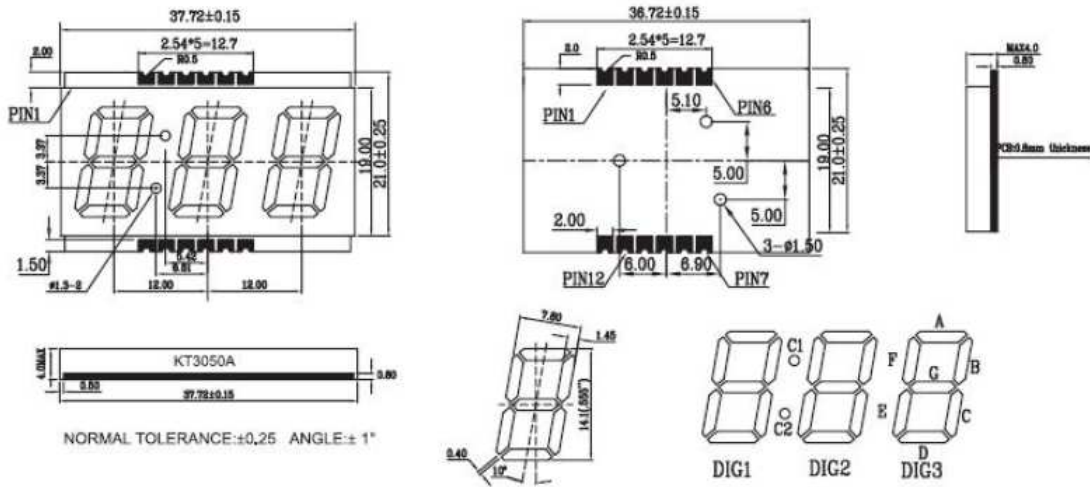

KT 3050A

Three Digit Display

Package :520Pcs/Reel

CODE E

CODE B