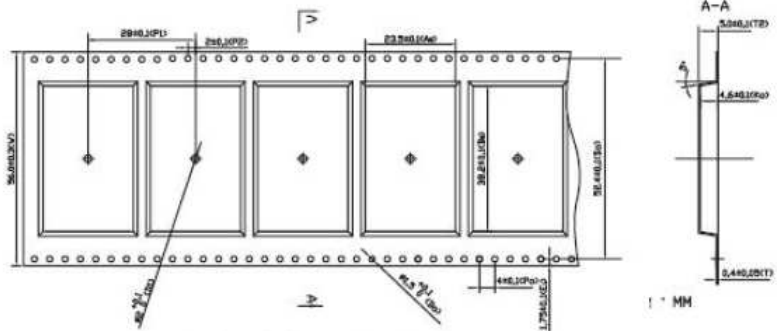

KT 3050A

Three Digit Display

Package :520Pcs/Reel

CODE E

CODE B