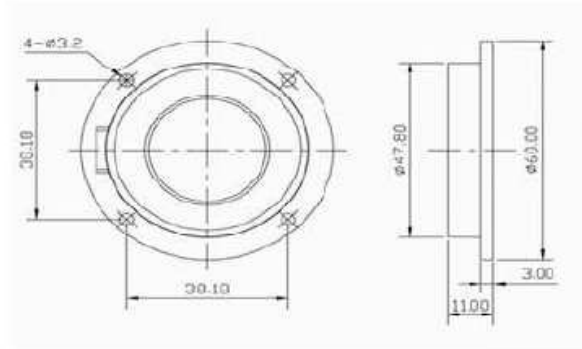

SE-60W

SE-60W	Color	IF(mA)	VF(V)	Lumens(lm)	WLD/CCT	Viewing Angle
	Pure White	2500	23-24	2800-3200	5000-6500K	160
	Warm White	2500	23-24	2100-2500	2700-4000K	Degree

Real Product pictures

Dimension Drawing Unit: mm